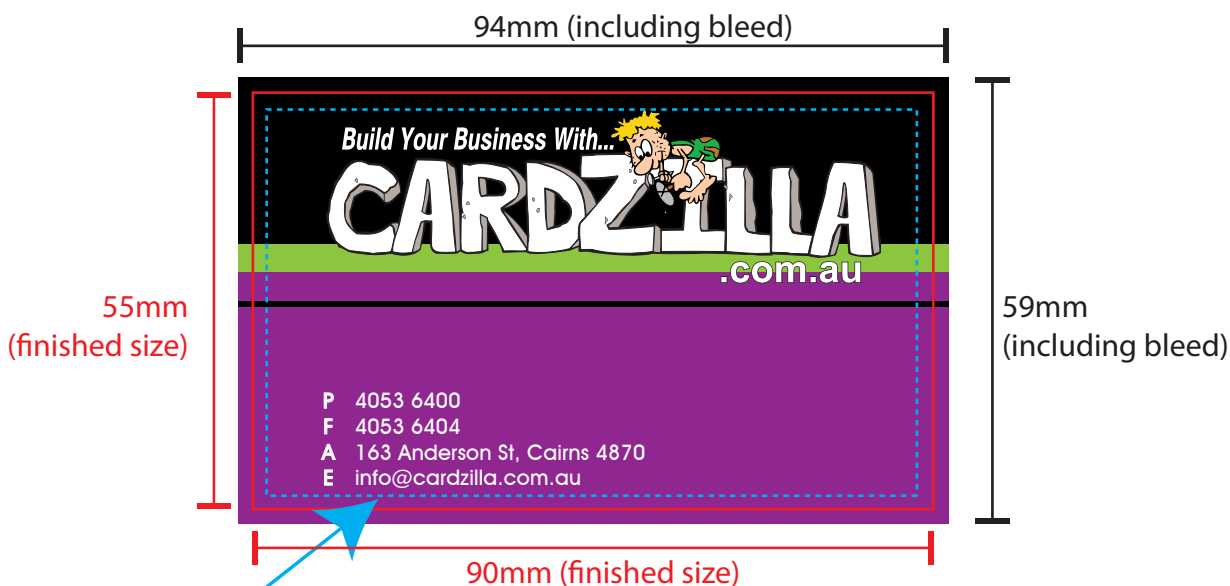

STANDARD BUSINESS CARDS SPECIFICATIONS FOR PRINT READY PDFs

2mm Margin. Safe area is 2mm from the finished edge. Please keep all text and logos a minimum of 2mm away from the finished edge.
Safe dimensions are 86 x 51mm

Document Size: **94 x 59mm**
(includes 2mm bleed & 2mm text margin)
Document colour mode: **CMYK**
Save files as: **PDF** Image resolution: **300dpi**

FINISHED SIZE: 90 X 55MM

We can also cut to custom sizes and/or inc. rounded corners for \$25

The finished size of your business cards will be 90mm x 55mm after the 2mm bleed is trimmed off. Red Line represents where the bleed area will be trimmed off and the finished edge of your card. Do not put any important information in the bleed area, or near the bleed area as it may be trimmed off. The background colour or image must continue into the bleed area.